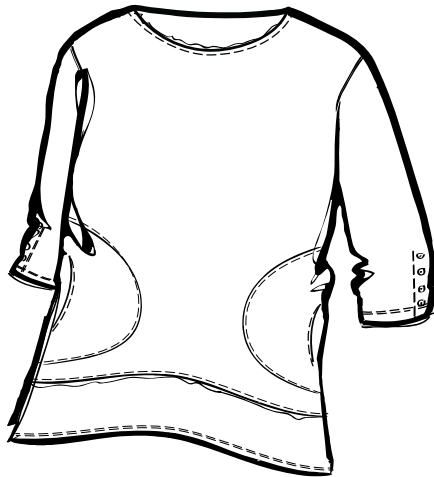

#769: Solid Color 3/4 Sleeve Mandarin Collar Pocketed Shirt

100% Cotton Slub French Terry
Mocha
Oasis
Strawberry
White

Stretch French Terry

#770: Solid Color 3/4 Sleeve Casual Jacket

100% Cotton Slub French Terry
Lagoon
Black
White