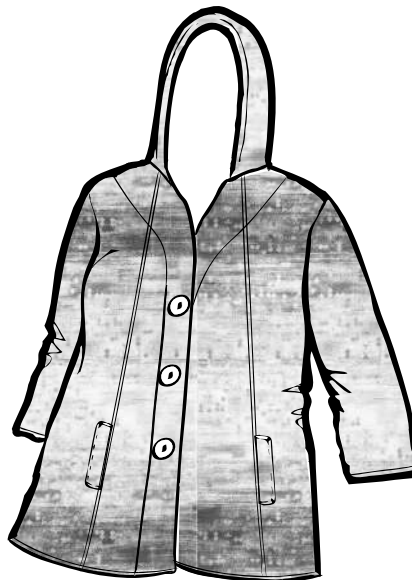

wild palms

by STYLE INSPIRATION

#5472: Mock Neck Vest
95/5 Cotton/Spandex French Terry
Cranberry
Marine
Black

#5470: L/S Hooded Jacket
95/5 Cotton/Spandex French Terry
Black

#5468: L/S Double Breasted Jacket
95/5 Cotton/Spandex French Terry
Cranberry
Marine

#5472-B: Rainfall Print Mock Neck Vest
95/5 Cotton/Spandex French Terry
Cranberry
Black

#5470-B: Rainfall Print L/S Hooded Jacket
95/5 Cotton/Spandex French Terry
Cranberry
Marine
Black

#5210: Embroidered Bracelet Sleeve Crew Neck Raglan Top
95/5 Cotton/Spandex French Terry
Cream
Black