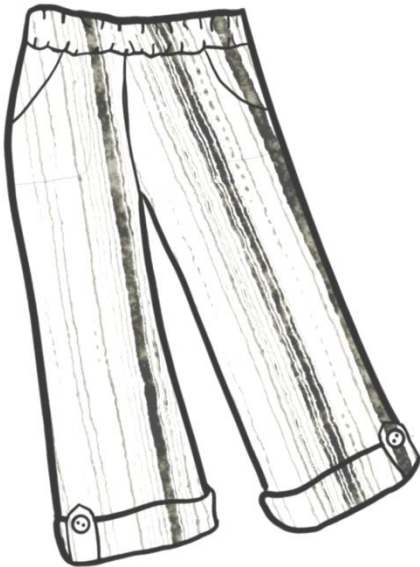

#6008B: Bracelet Slv. Stripe & Mixed Dot Shirt

100% Cotton Slub Jersey
Blossom/White
Shimmer/White
Taupe/White
Mint/Taupe

Slub Jersey & Cotton Jersey

wild palms

#1266: ¾ Slv. Shrug
100% Cotton Slub Jersey
White

#1200: Seamless Shell
100% Cotton Jersey
Blossom
Shimmer
Taupe
White

#2010: V-Neck Ruffle Dress
100% Cotton Slub Jersey
Blossom
Shimmer
Cloud-Dyed

Capri & Walker

#5711: Beach Walker
100% Cotton Slub French Terry
Taupe
White

wild palms

#5711B: Beach Walker With Palm Leaves Print
100% Cotton Slub French Terry
Mint/White
Shimmer/White
White/Taupe

#5713: Vertical Stripe Fold-Up Capri
95% Cotton 5% Spandex
Stretch French Terry
White/Blossom
White/Shimmer
White/Taupe