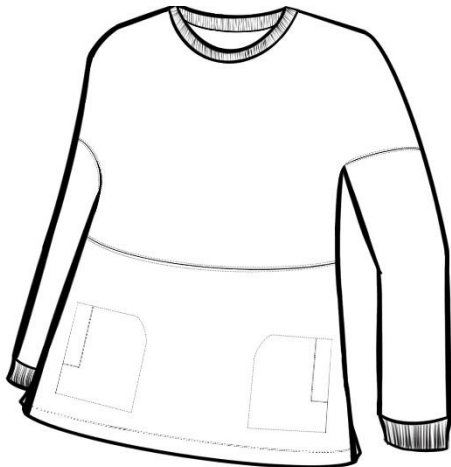

Variegated Stripes

Distressed Stripes

Mixed Floral

Lily Floral

Slub French Terry

**#6016: ¾ Slv. Drop Shoulder
Stars Pullover Hoodie**
100% Cotton Slub French Terry
Light Heather/Navy
Maui/White
White/Navy

**#6020: ¾ Slv. Variegated
Striped Zip Jacket**
100% Cotton Slub French Terry
Light Heather/White
White/Navy

#6022: Long Slv. Casual Crew Top
100% Cotton Slub French Terry
Maui
L.Heather

Slub Jersey

#1116: ¾ Slv. Star Printed Drop Shoulder Zip Up Top
100% Cotton Slub Jersey
Light Heather/Navy
Maui/White
White/Navy