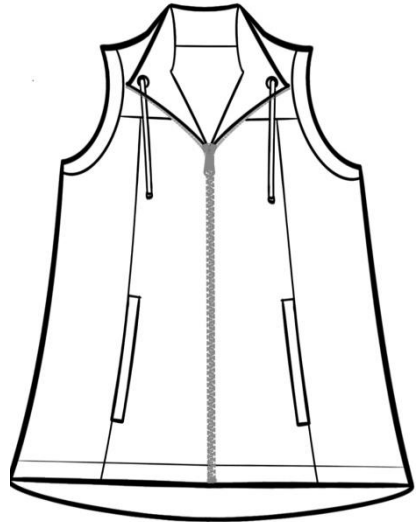

#7703: L/S Mock Neck Top